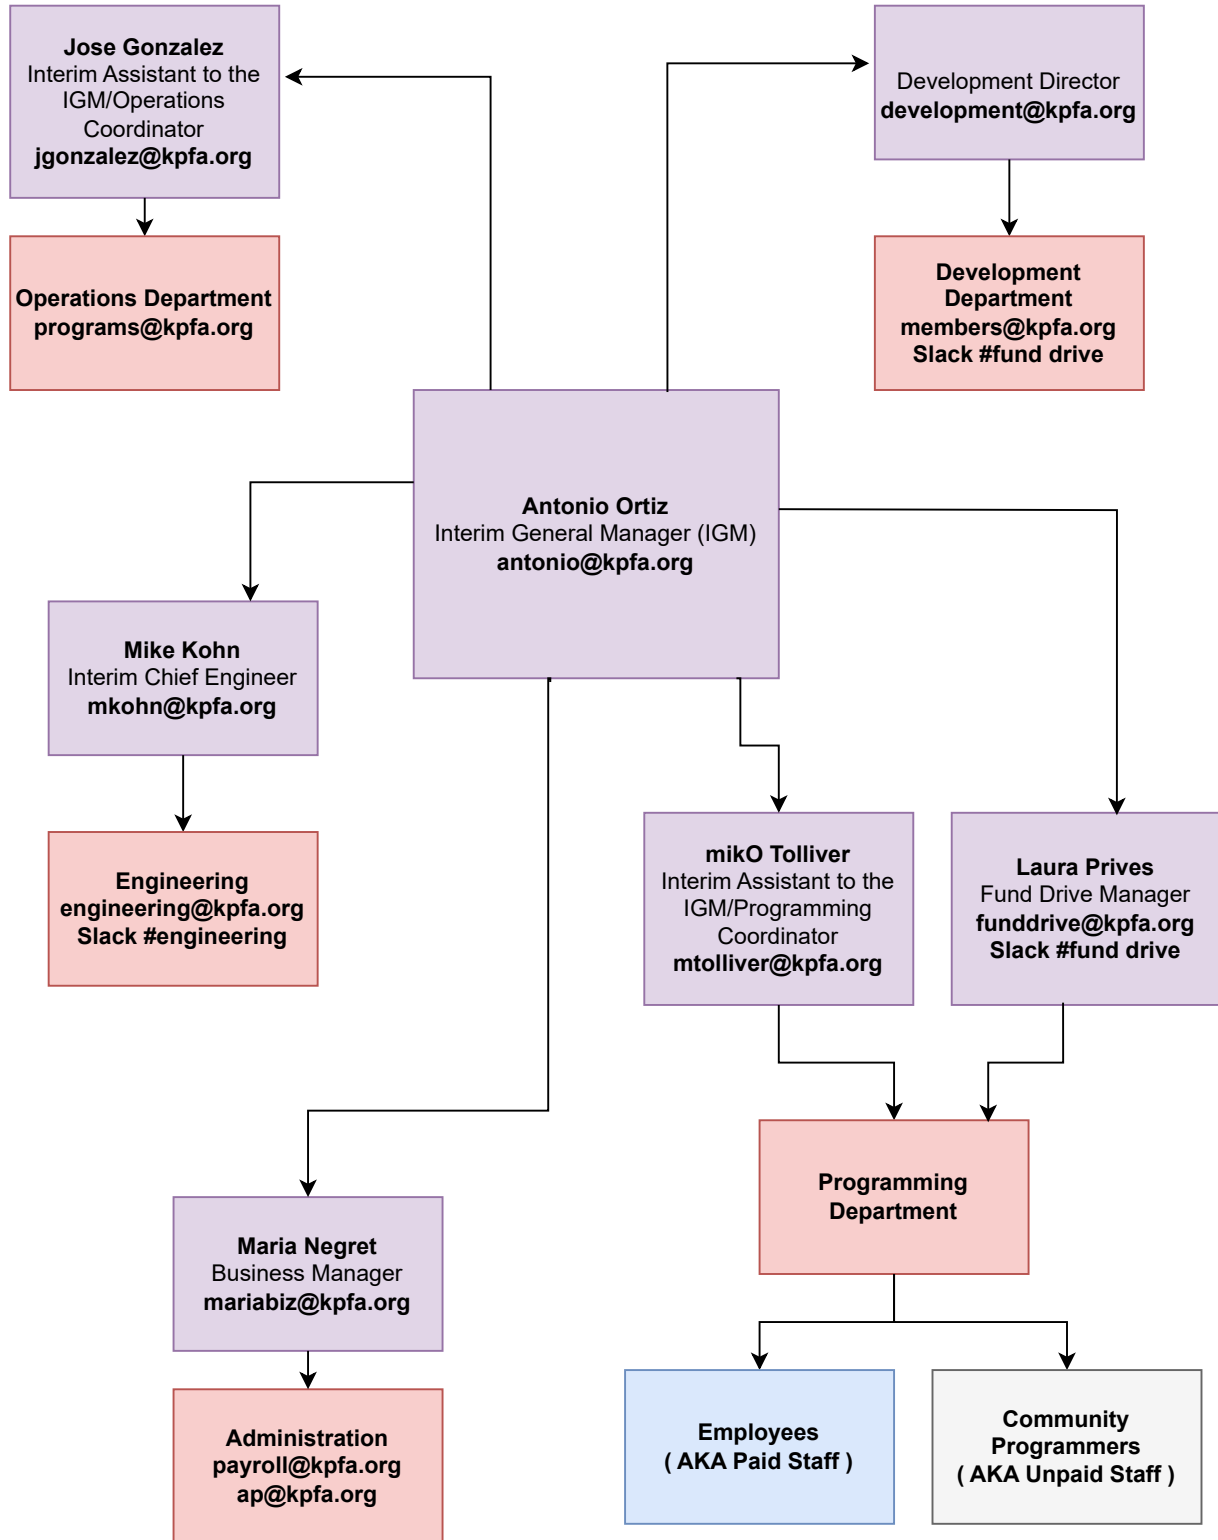

Management Departments