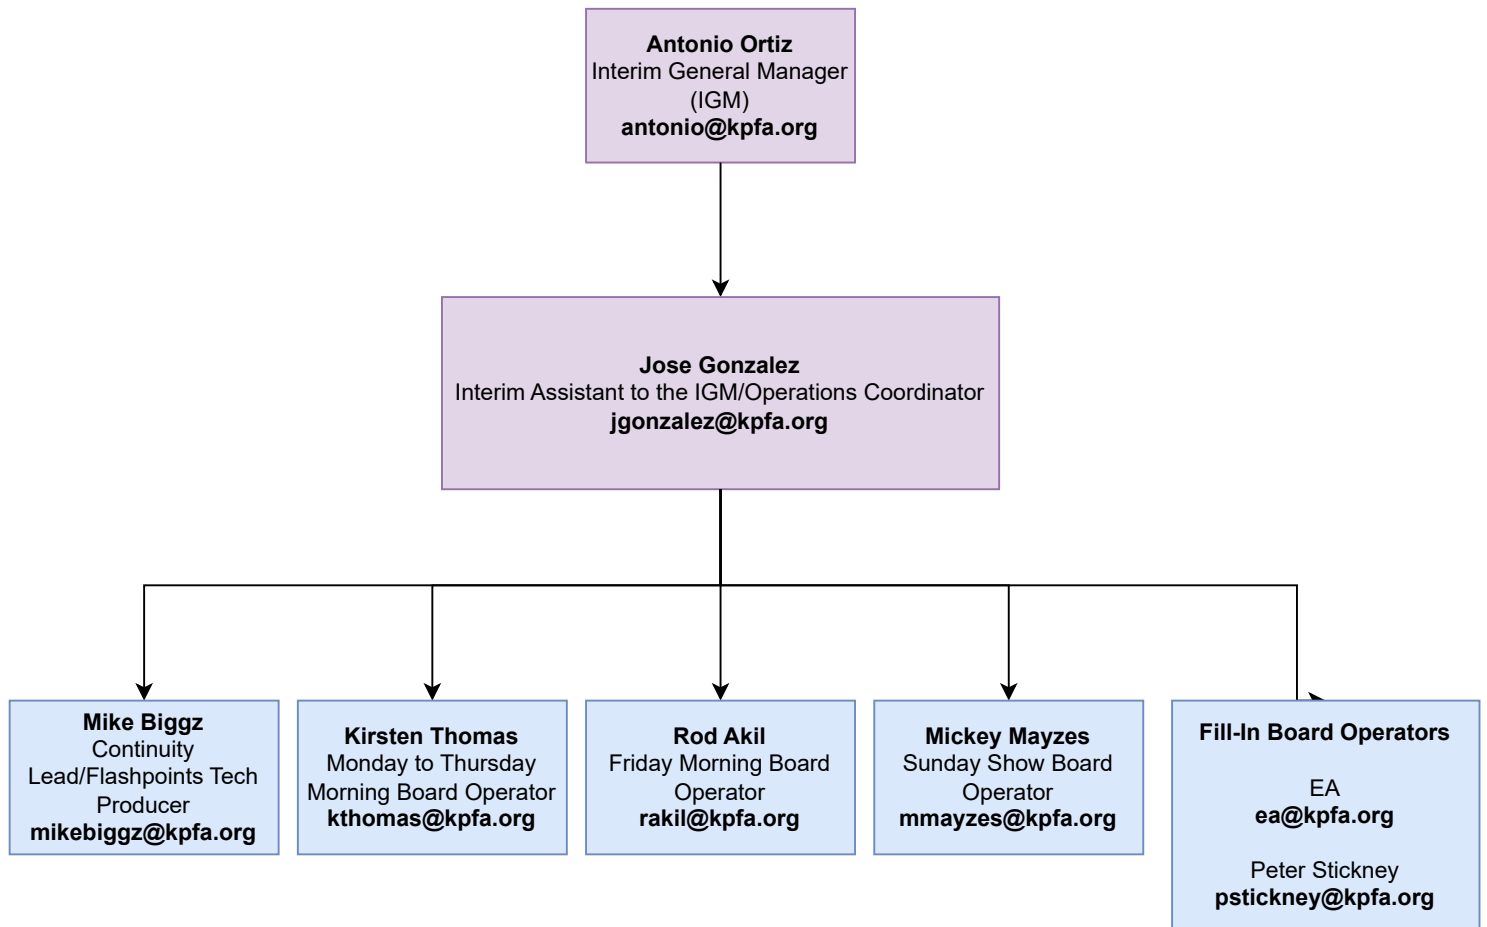

KPFA Radio 94.1 FM
1929 Martin Luther King Jr. Way
Berkeley, Ca 94704
www.kpfa.org
Main Phone - 510.848.6767
On-Air Phone - 510.848.4425
Donation Hotline - 1.800.439.5732
Staff Resource Page - www.kpfa.org/staff

Management Departments

Operations Department

programs@kpfa.org

Engineering Department
engineering@kpfa.org
Slack #engineering

Development Department
members@kpfa.org
Slack #fund drive

Business/Administration Office