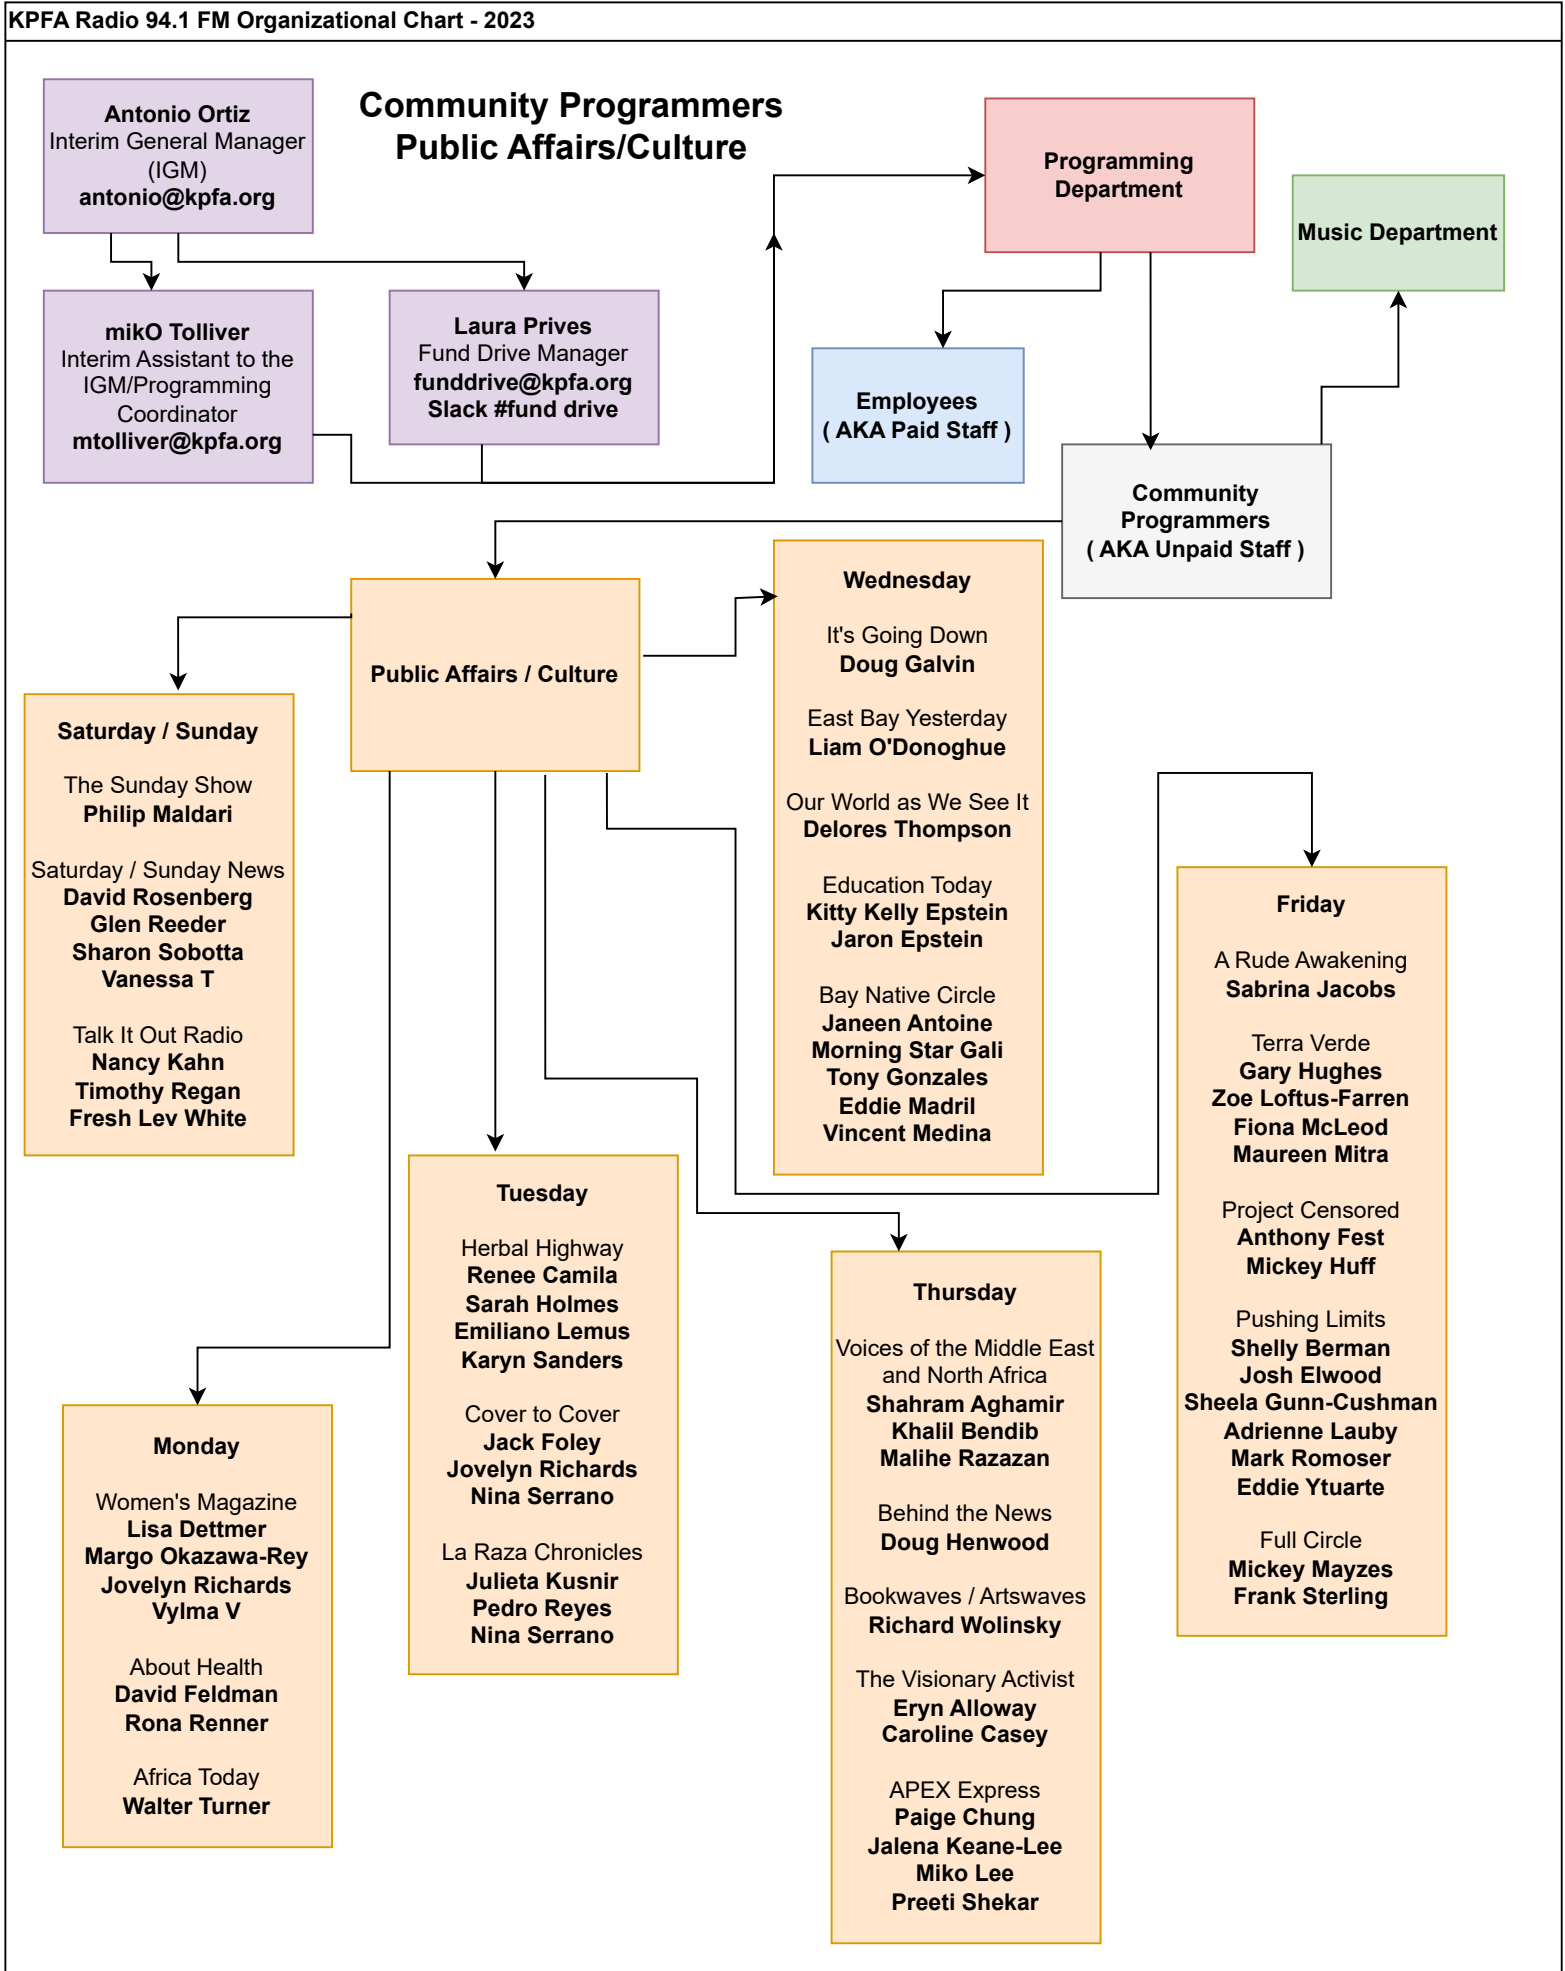

Public Affairs / Culture

Wednesday
It's Going Down
Doug Galvin
East Bay Yesterday
Liam O'Donoghue
Our World as We See It
Delores Thompson
Education Today
**Kitty Kelly Epstein
Jaron Epstein**
Bay Native Circle
**Janeen Antoine
Morning Star Gali
Tony Gonzales
Eddie Madril
Vincent Medina**

Saturday / Sunday
The Sunday Show
Philip Maldari
Saturday / Sunday News
**David Rosenberg
Glen Reeder
Sharon Sobotta
Vanessa T**
Talk It Out Radio
**Nancy Kahn
Timothy Regan
Fresh Lev White**

Friday
A Rude Awakening
Sabrina Jacobs
Terra Verde
**Gary Hughes
Zoe Loftus-Farren
Fiona McLeod
Maureen Mitra**
Project Censored
**Anthony Fest
Mickey Huff**
Pushing Limits
**Shelly Berman
Josh Elwood
Sheela Gunn-Cushman
Adrienne Lauby
Mark Romoser
Eddie Ytuarte**
Full Circle
**Mickey Mayzes
Frank Sterling**

Tuesday
Herbal Highway
**Renee Camila
Sarah Holmes
Emiliano Lemus
Karyn Sanders**
Cover to Cover
**Jack Foley
Jovelyn Richards
Nina Serrano**
La Raza Chronicles
**Julieta Kusnir
Pedro Reyes
Nina Serrano**

Monday
Women's Magazine
**Lisa Dettmer
Margo Okazawa-Rey
Jovelyn Richards
Vylma V**
About Health
**David Feldman
Rona Renner**
Africa Today
Walter Turner

Thursday
Voices of the Middle East
and North Africa
**Shahram Aghamir
Khalil Bendib
Malihe Razazan**
Behind the News
Doug Henwood
Bookwaves / Artswaves
Richard Wolinsky
The Visionary Activist
**Eryn Alloway
Caroline Casey**
APEX Express
**Paige Chung
Jalena Keane-Lee
Miko Lee
Preeti Shekar**