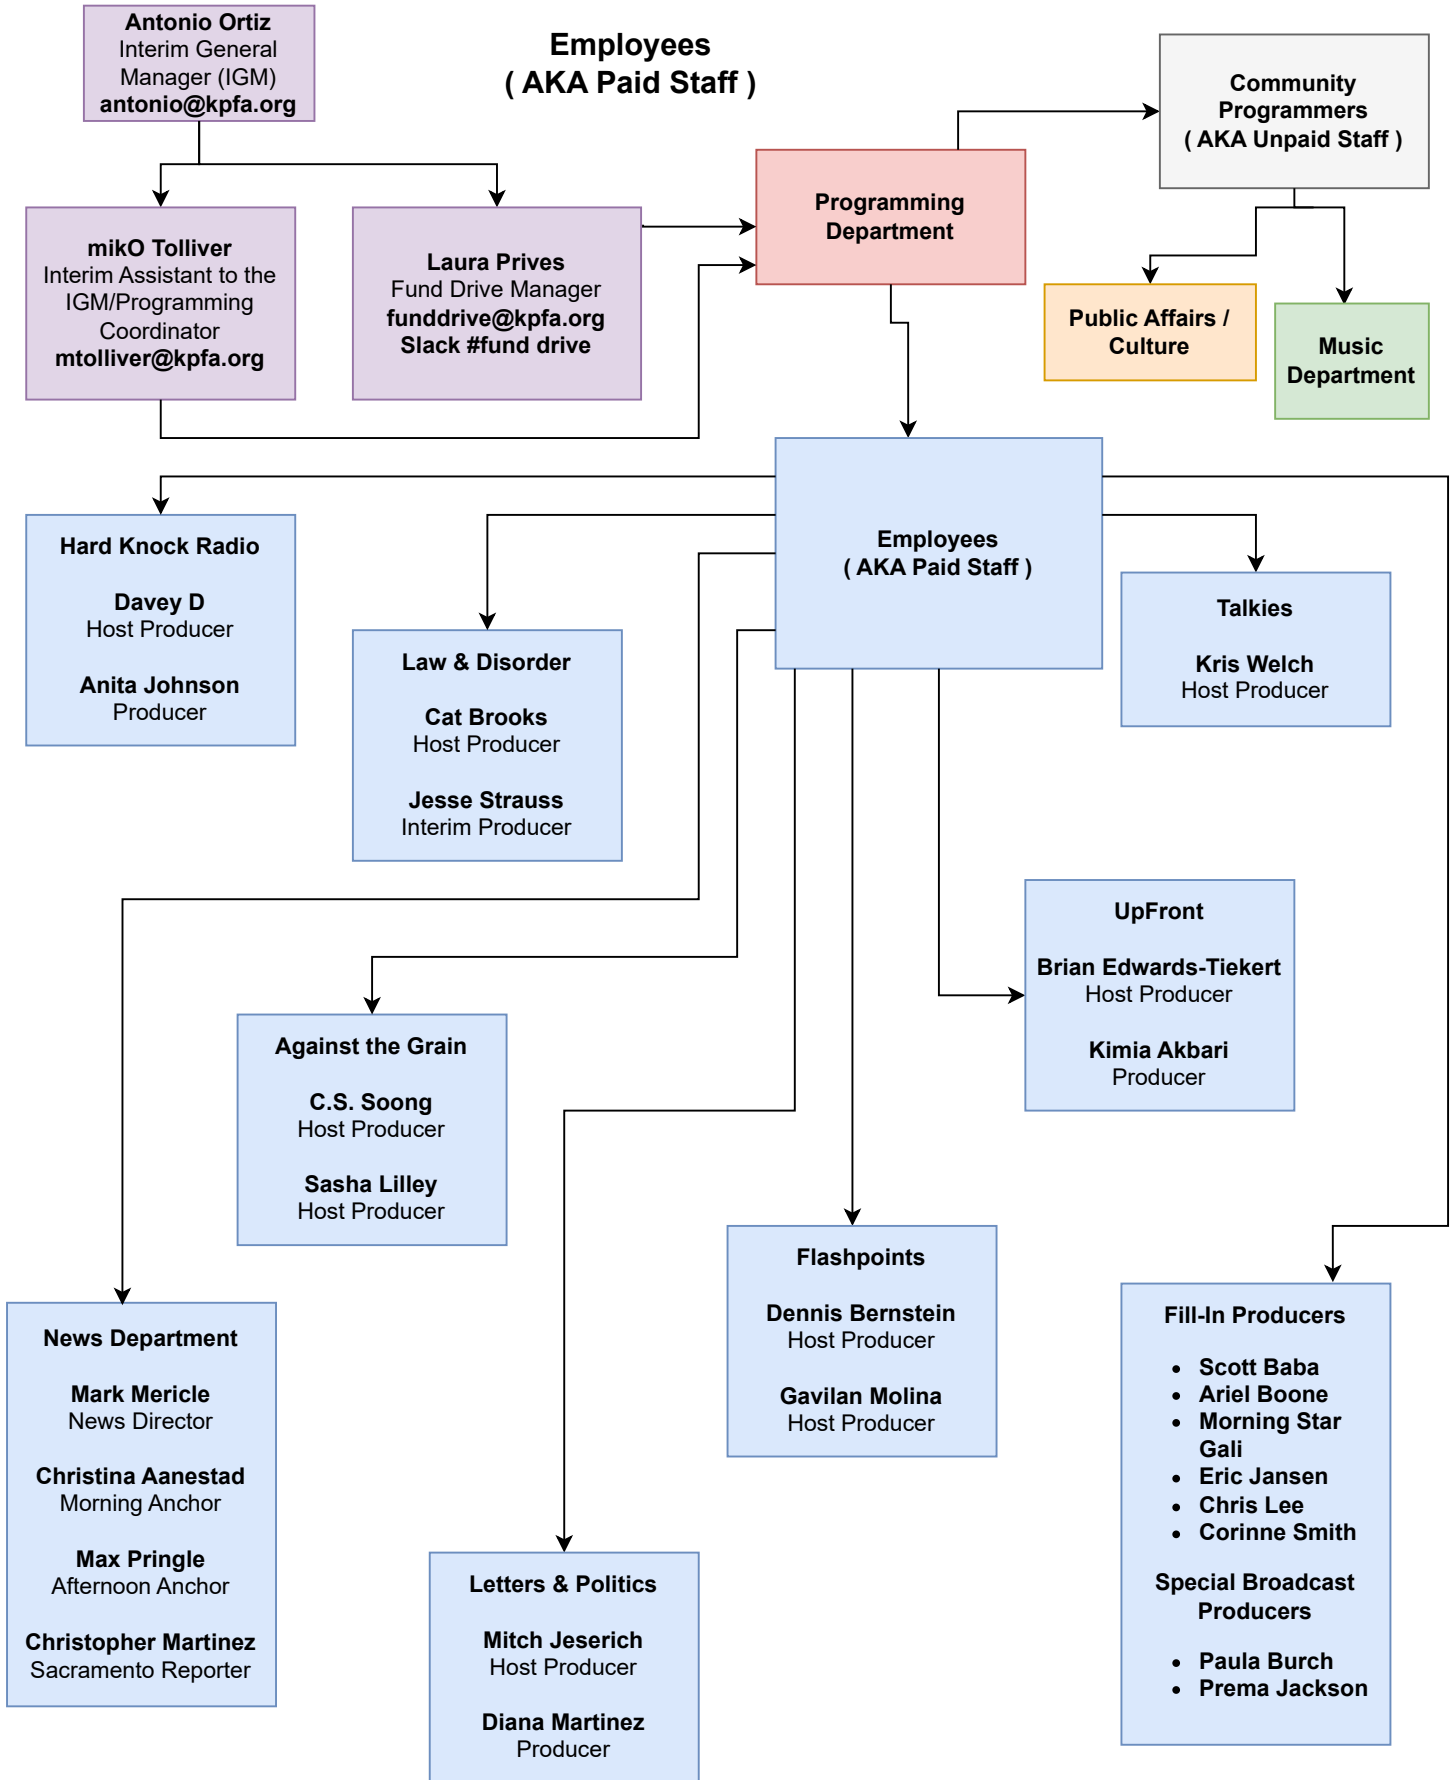

Antonio Ortiz
Interim General Manager (IGM)
antonio@kpfa.org

Employees (AKA Paid Staff)

Community Programmers (AKA Unpaid Staff)

mikO Tolliver
Interim Assistant to the IGM/Programming Coordinator
mtolliver@kpfa.org

Laura Prives
Fund Drive Manager
funddrive@kpfa.org
Slack #fund drive

Programming Department

Public Affairs / Culture

Music Department

Hard Knock Radio
Davey D
Host Producer
Anita Johnson
Producer

Law & Disorder
Cat Brooks
Host Producer
Jesse Strauss
Interim Producer

Employees (AKA Paid Staff)

Talkies
Kris Welch
Host Producer

Against the Grain
C.S. Soong
Host Producer
Sasha Lilley
Host Producer

UpFront
Brian Edwards-Tiekert
Host Producer
Kimia Akbari
Producer

Flashpoints
Dennis Bernstein
Host Producer
Gavilan Molina
Host Producer

News Department
Mark Mericle
News Director
Christina Aanestad
Morning Anchor
Max Pringle
Afternoon Anchor
Christopher Martinez
Sacramento Reporter

Letters & Politics
Mitch Jeserich
Host Producer
Diana Martinez
Producer

Fill-In Producers

- Scott Baba
- Ariel Boone
- Morning Star Gali
- Eric Jansen
- Chris Lee
- Corinne Smith

Special Broadcast Producers

- Paula Burch
- Prema Jackson